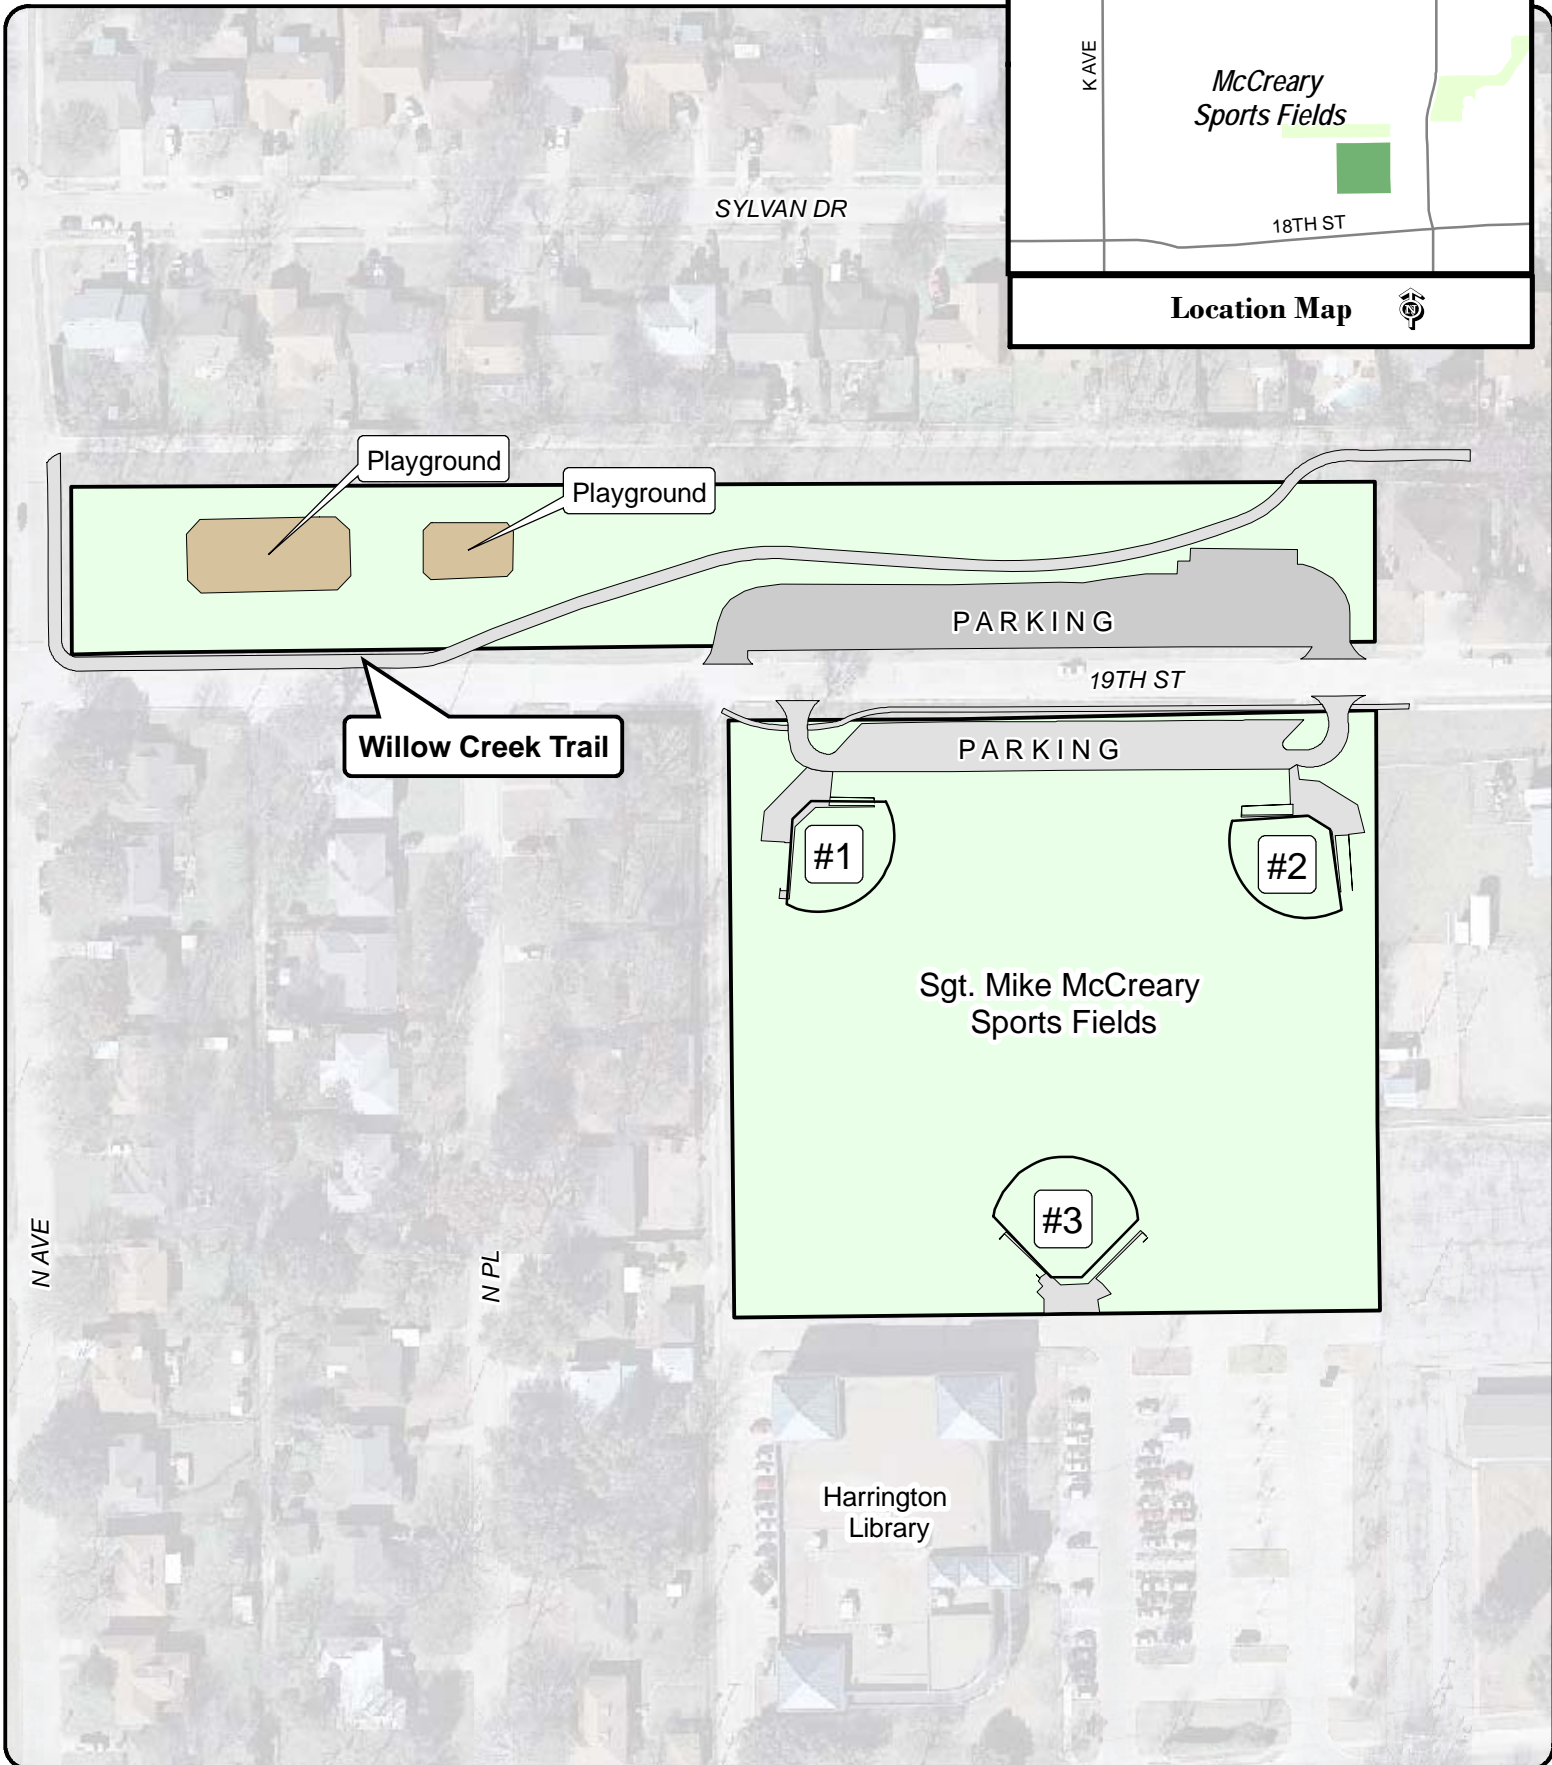

City of Plano  
**McCreary Sports Fields**  
 1601 19th St

\*Field use by schedule or reservation only.  
 PLEASE...do not park on streets and respect neighborhood integrity.